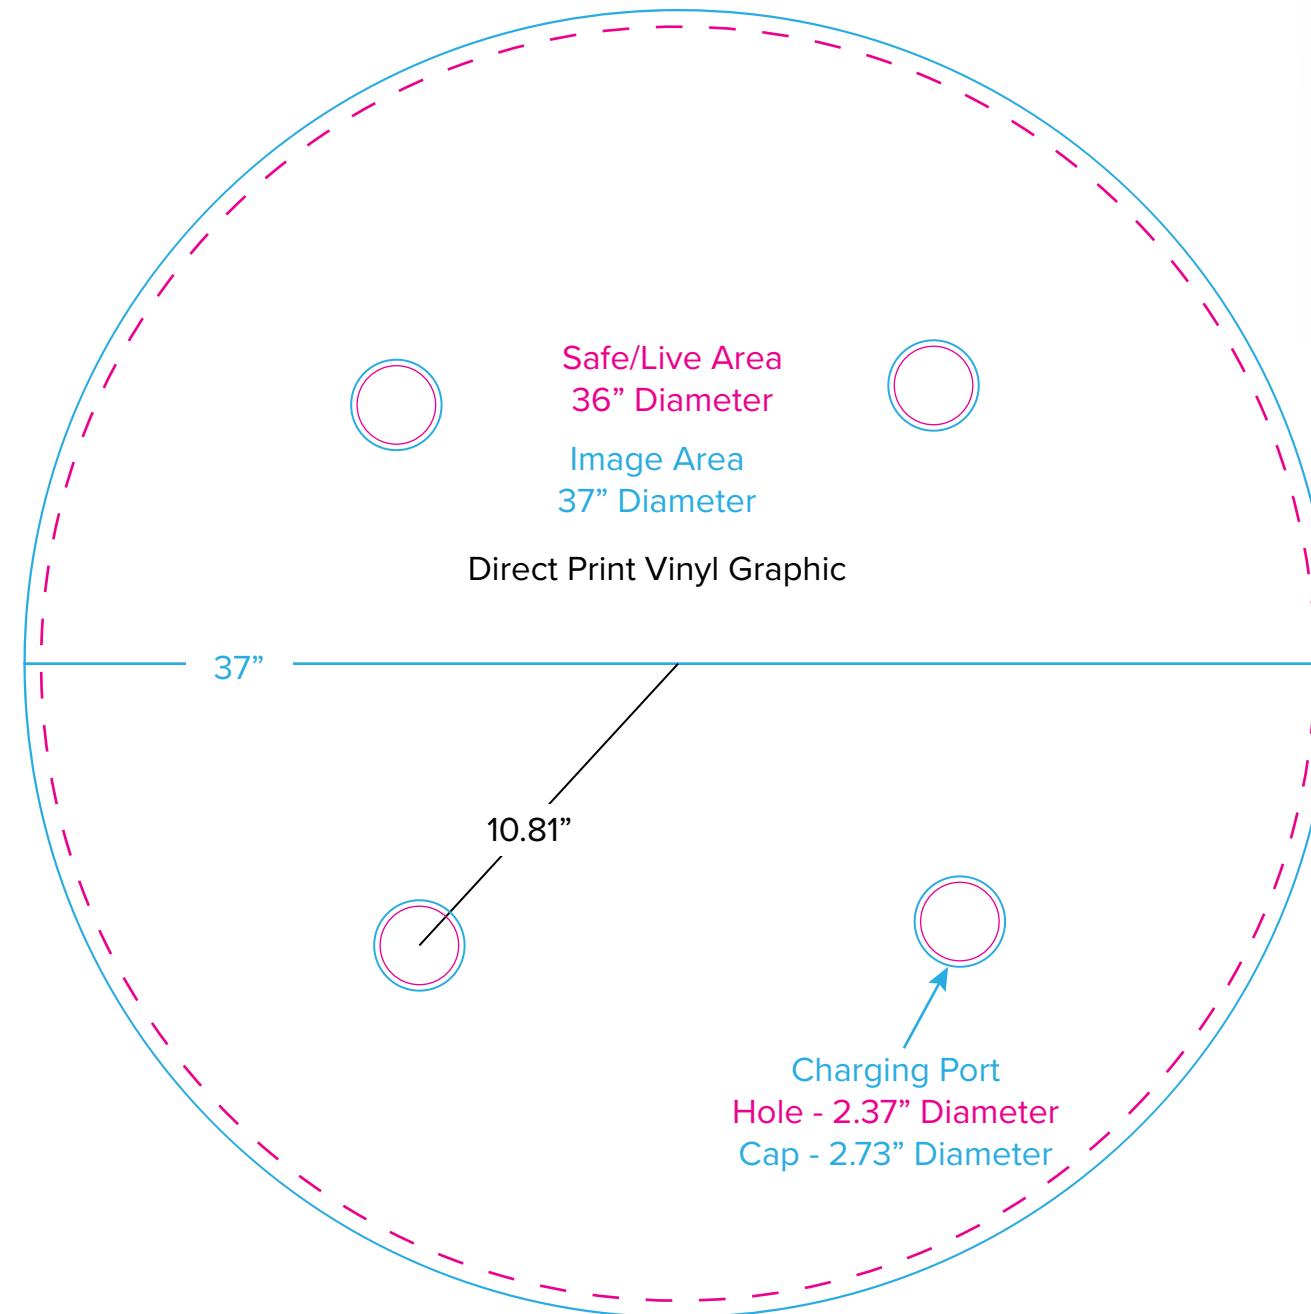

Graphic Template
Wireless Charging Coffee/Bistro Table
Direct Print Vinyl Graphic

NOTE: All Raster Art (jpg, tiff,psd, png, etc.) must be at least 100 dpi at print size.

Standard kits are often customized. Please check with Customer Service to ensure that this template matches your specific job.